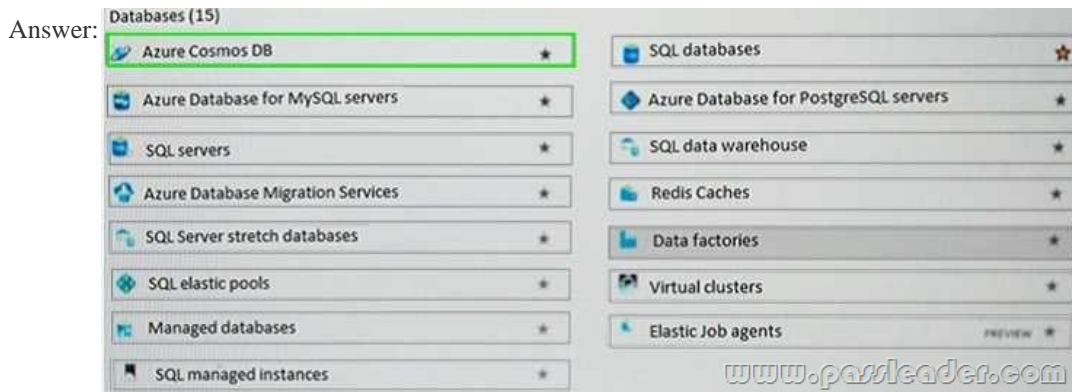

Explanation:

<https://docs.microsoft.com/en-us/azure/azure-functions/functions-integrate-store-unstructured-data-cosmosdb?tabs=csharp> NEW QUESTION 8>Your Azure environment contains multiple Azure virtual machines. You need to ensure that a virtual machine named VM1 is accessible from the Internet over HTTP.Solution: You modify an Azure Traffic Manager profile.Does this meet the goal? A. YesB. No Answer: B NEW QUESTION 9>Your company plans to deploy several web servers and several database servers to Azure. You need to recommend an Azure solution to limit the types of connections from the web servers to the database servers. What should you include in the recommendation? A. Network Security Groups (NSGs)B. Azure Service BusC. A Local Network Gateway (LNG)D. A route filter Answer: A NEW QUESTION 10>Your network contains an Active Directory forest. The forest contains 5,000 user accounts. Your company plans to migrate all network resources to Azure and to decommission the on-premises data center. You need to recommend a solution to minimize the impact on users after the planned migration. What should you recommend? A. Implement Azure Multi-Factor Authentication (MFA).B. Sync all the Active Directory user accounts to Azure Active Directory (Azure AD).C. Instruct all users to change their password.D. Create a guest user account in Azure Active Directory (Azure AD) for each user. Answer: B NEW QUESTION 11What is required to use Azure Cost Management? A. A Dev/Test subscriptionB. Software AssuranceC. An Enterprise Agreement (EA)D. A pay-as-you-go subscription Answer: C Explanation:<https://docs.microsoft.com/en-gb/azure/cost-management/overview-cost-mgt> NEW QUESTION 12..... Download the newest PassLeader AZ-900 dumps from passleader.com now! 100% Pass Guarantee! AZ-900 PDF dumps & AZ-900 VCE dumps: <https://www.passleader.com/az-900.html> (50 Q&As) (New Questions Are 100% Available and Wrong Answers Have Been Corrected! Free VCE simulator!) P.S. New AZ-900 dumps PDF: <https://drive.google.com/open?id=1mdu_XwKCINcp0U_QdtqeTkuLNECaDdmY> P.S. New AZ-100 dumps PDF: <https://drive.google.com/open?id=1kl-hIi3K7aaxv7mu9ioBXhfsdj8smhxV> P.S. New AZ-300 dumps PDF: <https://drive.google.com/open?id=1f0aRTfxMz2rxKc4dy3CZjxKse4HWA3rQ> P.S. New AZ-400 dumps PDF: <https://drive.google.com/open?id=1L7kKrrFiEOHT2sXpAOJyL21YYGtCNOUZ>